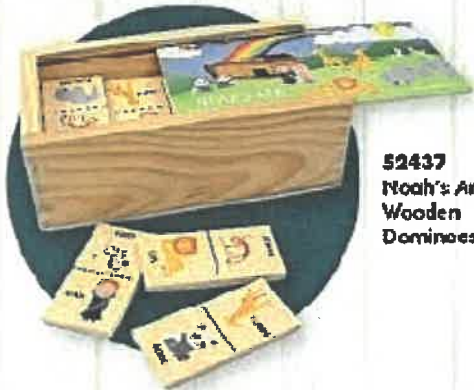

# New! Coffee Mugs

14.<sup>49</sup> EACH SRP

52721 Pastor\*\*  
13 oz. Campfire Mug  
\$9.99 each SRP

52722 Woman of God\*\*  
11 oz. Mug  
\$9.99 each SRP

## NEW! WOODEN DOMINO GAMES

- 28 wood 2 3/8" x 1 3/16" x 3/16" dominos
- Wood Box 5 1/2" x 3 1/2" x 1 1/8"

52437 Noah's Ark Wooden Dominoes

52438 Fruit of the Spirit Wooden Dominoes

12.<sup>99</sup> ea  
EACH SRP

## NEW! WOODEN BLOCK PUZZLES

- 9 wooden blocks - 1 1/8" x 1 3/8" x 1 3/8"
- Wood Box - 4 7/8" x 4 7/8" x 1"

52440 Bible History Block Puzzle